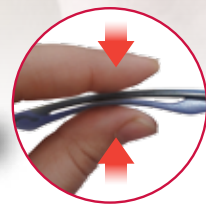

THESE SAFETY GLASSES ARE KILLING ME

Disaster can strike at any time, and your employees' eyes are left defenseless when they remove their safety glasses to relieve pressure points. It's at that very moment that an accident can happen.

Gateway Safety's Temple Technology® safety eyewear is a collection of products with patented designs to provide lasting comfort. Each product in this family features unique temples that flex or cushion the sides of the head and face. Employees stay headache-free, productive and, most importantly, protected.

Try out true temple comfort.
For a FREE product sample:
www.GatewaySafety.com/ohs1

Two-piece patented temples include flexible component to relieve pressure.

Patented temples softly hug the head, alleviating pinching.