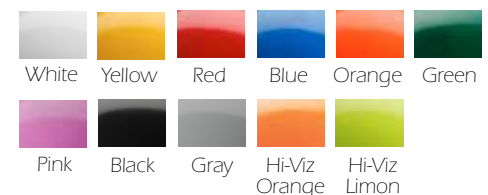

Available Colors

Distributed By: