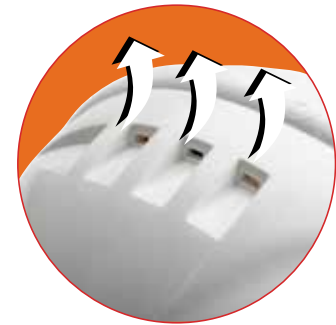

Serpent safety helmets are **available in two versions: cap style and full brim**. Both are available in unvented Class E and vented Class C options.

**Serpent** helmets protect against the most threatening of hazards, and have been independently tested to meet and exceed the ANSI Z89.1, Type 1 standard. A rotating ratchet adjustment system helps keep the helmet securely in place. **Serpent** also includes many comfort features like an eight-point, six-strap suspension, a soft cloth brow pad that absorbs moisture, and an ultra-light weight. The full brim **Serpent** offers 360-degree sun and rain protection.

It may not turn victims into stone, but **Serpent** will work powerfully to defend against head injuries and the elements. That's a promise.

**New!  
Full Brim  
Version**

## Serpent® Features

- Sleek, snake-head-like shell design provides attractive style while offering durable protection.
- High-density polyethylene is incredibly lightweight.
- Eight-point, six-strap suspension is comfortable and provides exceptional impact absorption.
- Soft, cushioned brow pad helps absorb moisture.
- Rotating ratchet suspension adjusts to fit head sizes from 6-5/8" – 8-1/4".
- Available in vented and unvented shells in various colors, including hi-viz.