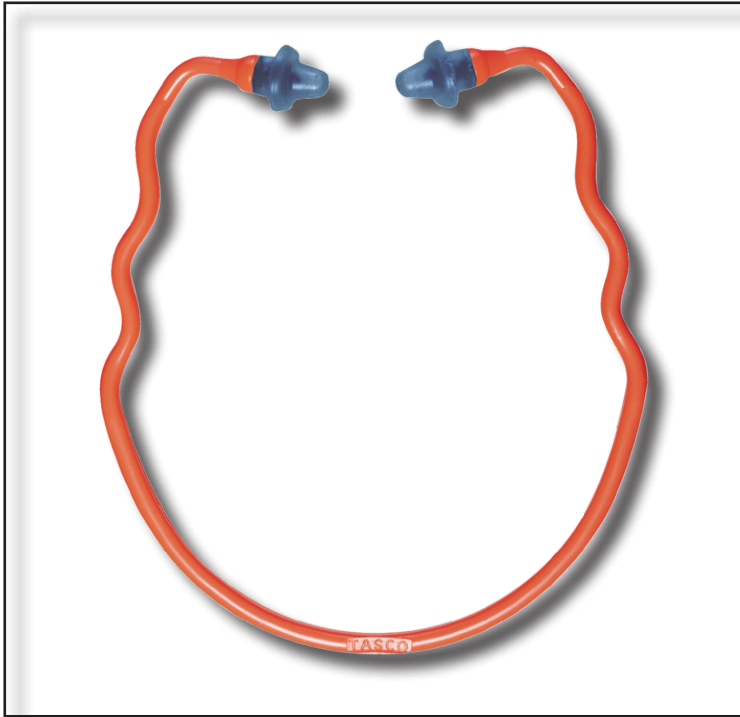

**Now Available from Gateway Safety!**

## Hearing Band for Ultimate Convenience & Comfort

For workers who are changing from high to low noise environments, a hearing band can be an ideal solution. **Contra-Band** is a lightweight, comfortable hearing band that is worn under the chin. The soft, 'air bubble' plug tips provide maximum comfort, with an angled design that conforms to the ear canal and provides an optimal fit. Molded finger grips help with easy insertion. **Contra-Band** is also available in an MTEk™ metal detectable option.

**Made in USA**

The metal detectable Contra-Band version features MTEk™ plugs (metal-infused resin) and a metal detectable band.

#### Contra-Band™

Gateway Safety Part #	TASCO Part #	Name	Plug	Band Type	Band Color
992110	2299	Contra-Band	Blue	Polymer	Hi-Viz Orange
992880	2300	Contra-Band MTEk	MTEk Metal Detectable	Metal Detectable	Blue
992100	22991	Replacement Plugs	Blue	n/a	n/a
992800	23001	Replacement MTEk Plugs	MTEk Metal Detectable	n/a	n/a