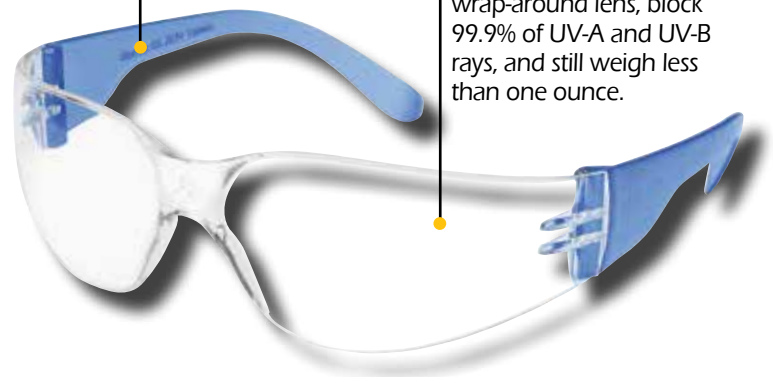

GUMBALLS share the style, comfort, and protection of the original StarLite® and StarLite® SM safety glasses: super cool design, incredible light weight—less than one ounce—durability, and excellent all-around impact protection.

That's color, comfort, and optimum safety in one sweet spectacle.

Gateway
SAFETY, INC.

Trust the StarLite® name for optimum protection, then add a little flavor and fun. GUMBALLS® encourage compliance by making safety personal!

Colors can have a real influence on your personal environment! With ten different temple color options per box ... what flavor do you want today?

GUMBALLS® have a clear, wrap-around lens, block 99.9% of UV-A and UV-B rays, and still weigh less than one ounce.

STARLITE® GUMBALLS® FEATURES

- Super cool ... just like the original StarLite®.
- In each box, there are ten different, vibrantly colored, translucent temple choices that allow employees to choose their “flavor” of protection for the day.
- Extremely comfortable – weighs less than one ounce – yet durable enough for serious all-day protection.
- Scratch-resistant polycarbonate lens features dual 9.75 base curvature viewing areas for wide field of vision.
- Deep, universal-fit temples provide side protection equal to that of eyewear with large sideshields.
- Available in standard StarLite® size or StarLite® SM, which is 10% smaller for workers with narrow faces.