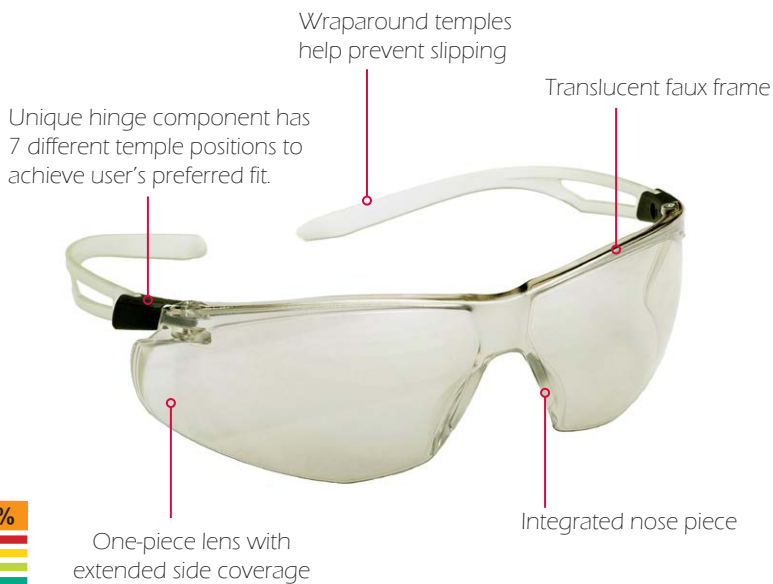

Translucent temples create a sleek style, while reaching further around the head to help prevent slipping. A wraparound lens extends side coverage to ensure no gaps. Plus, Vector7 weighs less than an ounce, making it easy to wear all day without discomfort.

Available in both indoor and outdoor lens options, Vector7 also comes in clear and gray fX3 premium anti-fog, a better performing anti-fog solution for environments that call for it.

Take the path to comfortable, stylish and better fitting protection with Vector7 safety glasses.

Gateway
S A F E T Y

Vector7® Features

- 7-Position ratcheting temples help achieve an ideal fit.
- Remarkably lightweight, weighing less than one ounce.
- One-piece, wraparound polycarbonate lens with a translucent faux frame for distinctive style.
- A Temple Technology® product, Vector7's unique, ratcheting and wraparound temples keep glasses comfortably in place.
- Available in fX3™ Premium Anti-Fog — longer lasting and more effective than other anti-fog coatings.
- Independently tested and certified by UL to meet ANSI Z87.1+ and CSA Z94.3 standards; meets the ballistic impact resistance requirements for eyewear in U.S. Military Performance Specification MIL PRF-32432 (GL).

Unique hinge component has 7 different positions to get the perfect fit

Vector7®'s ratcheting temples offer seven positions for adjustment to the ideal fit.

Vector7® Ordering Information

Part #	Temples	Lens
12GB80	Clear	Clear
12GB83	Gray	Gray
12GB77	Orange	Orange
12GBX9	Clear	Clear fX3™ Premium Anti-Fog
12GBX8	Gray	Gray fX3™ Premium Anti-Fog
12GB0M	Clear	Clear Indoor/Outdoor Mirror
12GB8M	Gray	Silver Mirror
12GB9M	Gray	Blue Mirror